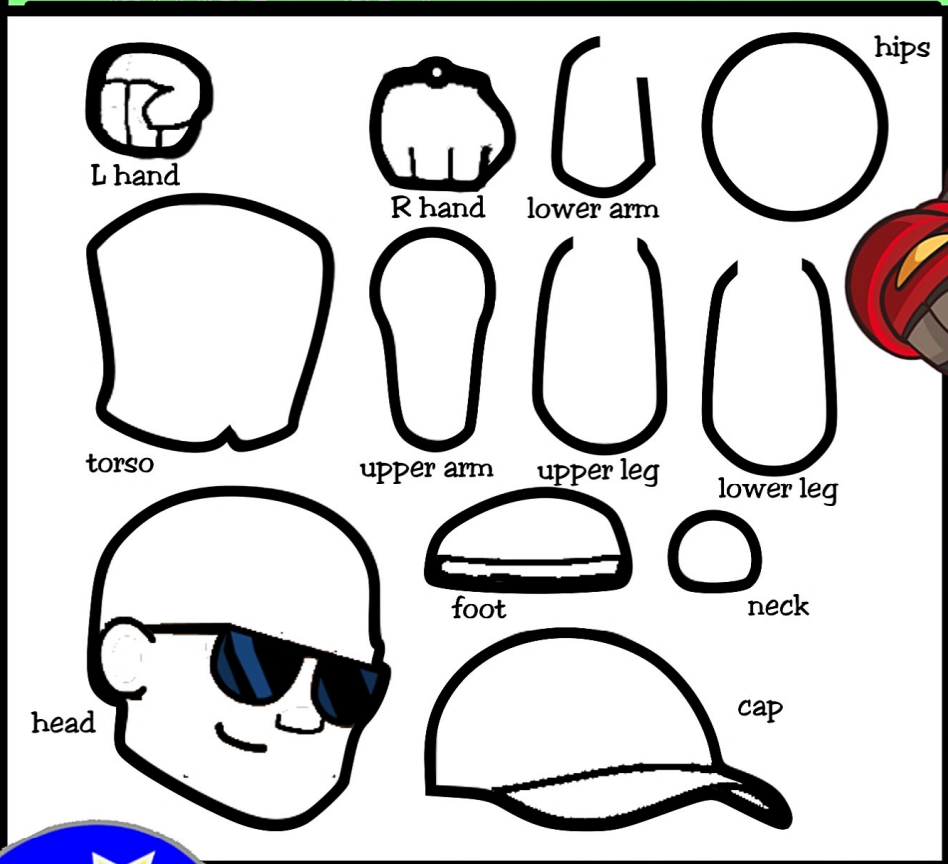

TWANG

For more twangy stuff go to www.twangland.com